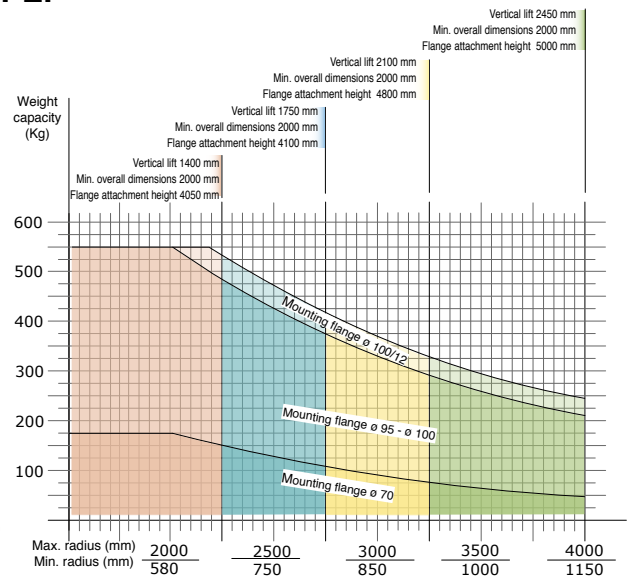

Partner overhead mounted - PEF