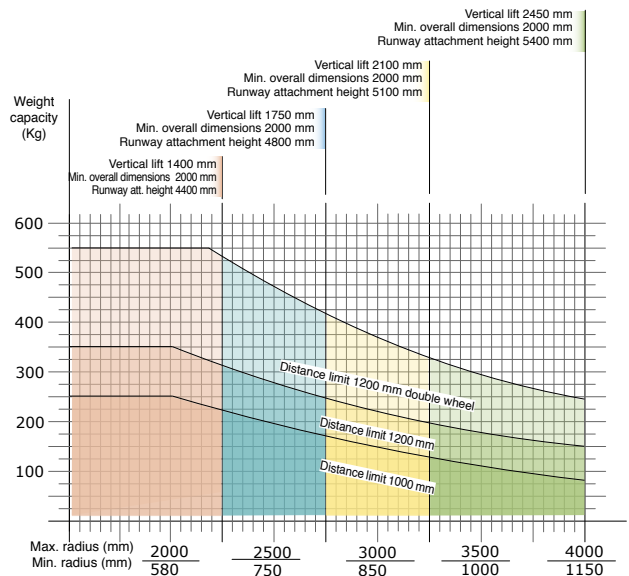

Partner overhead trolley mounted - PES

Air supply: Dry and oil-free compressed air min constant 0.7÷0.8 MPa