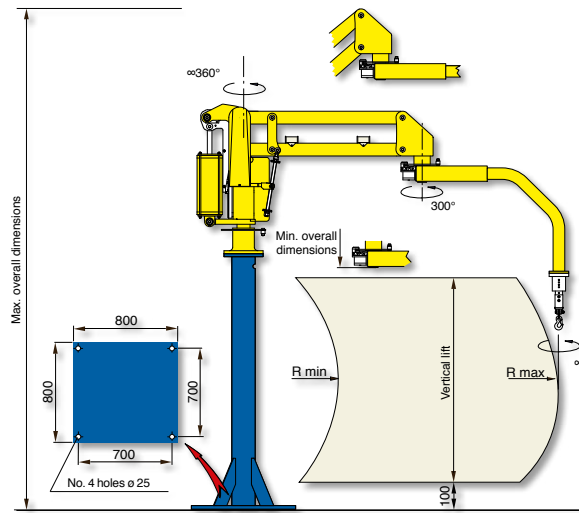

MOVING TECHNOLOGIES

PARTNER EQUO[®] - PE

COLUMN PEC

FIXED OVERHEAD PEF

OVERHEAD TROLLEY MOUNTED PES

 **dalmec**
Industrial Manipulators

Pneumatic Manipulator PARTNER EQUO with articulated arms

PARTNER EQUO equipped with special gripping tools, is particularly suitable to manually handle, in a weightless condition, center and off-set loads in any direction. Thus enables the operator to work quickly, with precision and without fatigue, in excellent ergonomic and safety conditions. Its versatile structure also allows to fit in any working environment.

Partner column mounted - PEC

Structural versions: column mounted on fixed base-plate, autostable base-plate of our supply properly dimensioned or with autostable motorised trolley that translates on a simple profile track on the floor.

Partner overhead mounted - PEF

Partner overhead trolley mounted - PES

Air supply: Dry and oil-free compressed air min constant 0.7÷0.8 MPa