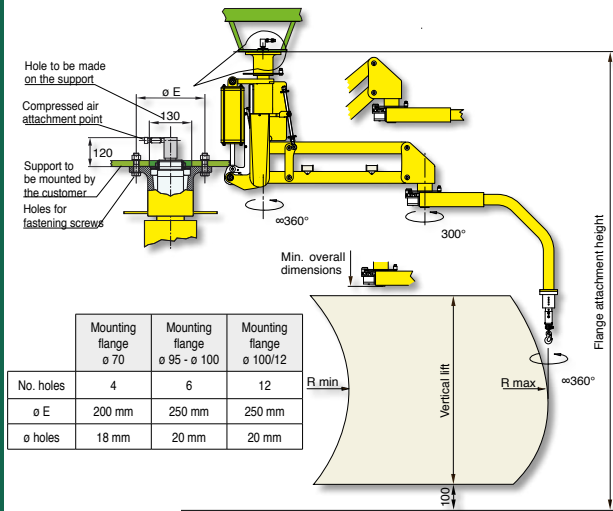

MOVING TECHNOLOGIES

PARTNER EQUO[®] - PE

COLUMN PEC

FIXED OVERHEAD PEF

OVERHEAD TROLLEY MOUNTED PES

 **dalmec**
Industrial Manipulators

Pneumatic Manipulator PARTNER EQUO with articulated arms

PARTNER EQUO equipped with special gripping tools, is particularly suitable to manually handle, in a weightless condition, center and off-set loads in any direction. Thus enables the operator to work quickly, with precision and without fatigue, in excellent ergonomic and safety conditions. Its versatile structure also allows to fit in any working environment.

Partner column mounted - PEC

Structural versions: column mounted on fixed base-plate, autostable base-plate of our supply properly dimensioned or with autostable motorised trolley that translates on a simple profile track on the floor.

Partner overhead mounted - PEF

Partner overhead trolley mounted - PES

Air supply: Dry and oil-free compressed air min constant 0.7÷0.8 MPa