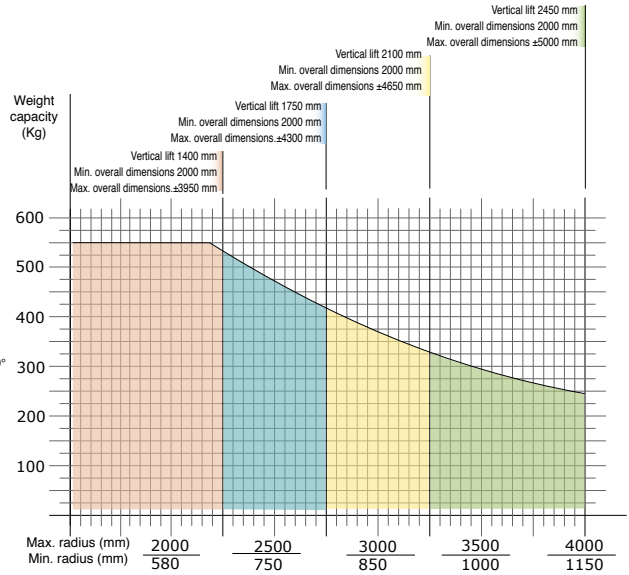

Partner column mounted - PEC

Structural versions: column mounted on fixed base-plate, autostable base-plate of our supply properly dimensioned or with autostable motorised trolley that translates on a simple profile track on the floor.

Partner overhead mounted - PEF

Partner overhead trolley mounted - PES

Air supply: Dry and oil-free compressed air min constant 0.7÷0.8 MPa