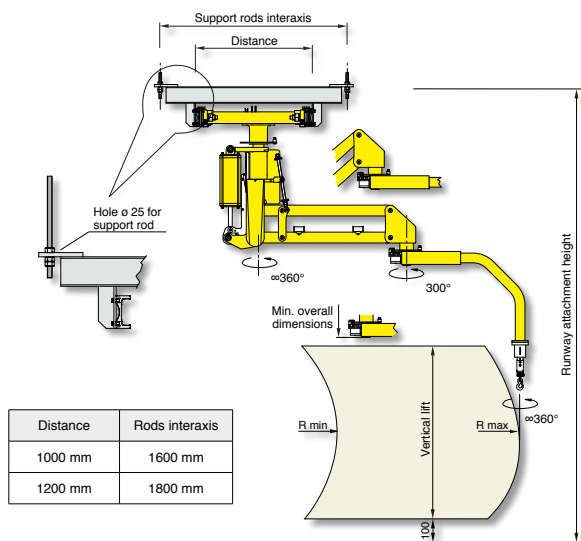

MOVING TECHNOLOGIES

PARTNER EQUO[®] - PE

COLUMN PEC

FIXED OVERHEAD PEF

OVERHEAD TROLLEY MOUNTED PES

 **dalmec**
Industrial Manipulators

Pneumatic Manipulator PARTNER EQUO with articulated arms

PARTNER EQUO equipped with special gripping tools, is particularly suitable to manually handle, in a weightless condition, center and off-set loads in any direction. Thus enables the operator to work quickly, with precision and without fatigue, in excellent ergonomic and safety conditions. Its versatile structure also allows to fit in any working environment.

Partner column mounted - PEC

Structural versions: column mounted on fixed base-plate, autostable base-plate of our supply properly dimensioned or with autostable motorised trolley that translates on a simple profile track on the floor.

Partner overhead mounted - PEF

Partner overhead trolley mounted - PES

Air supply: Dry and oil-free compressed air min constant 0.7÷0.8 MPa